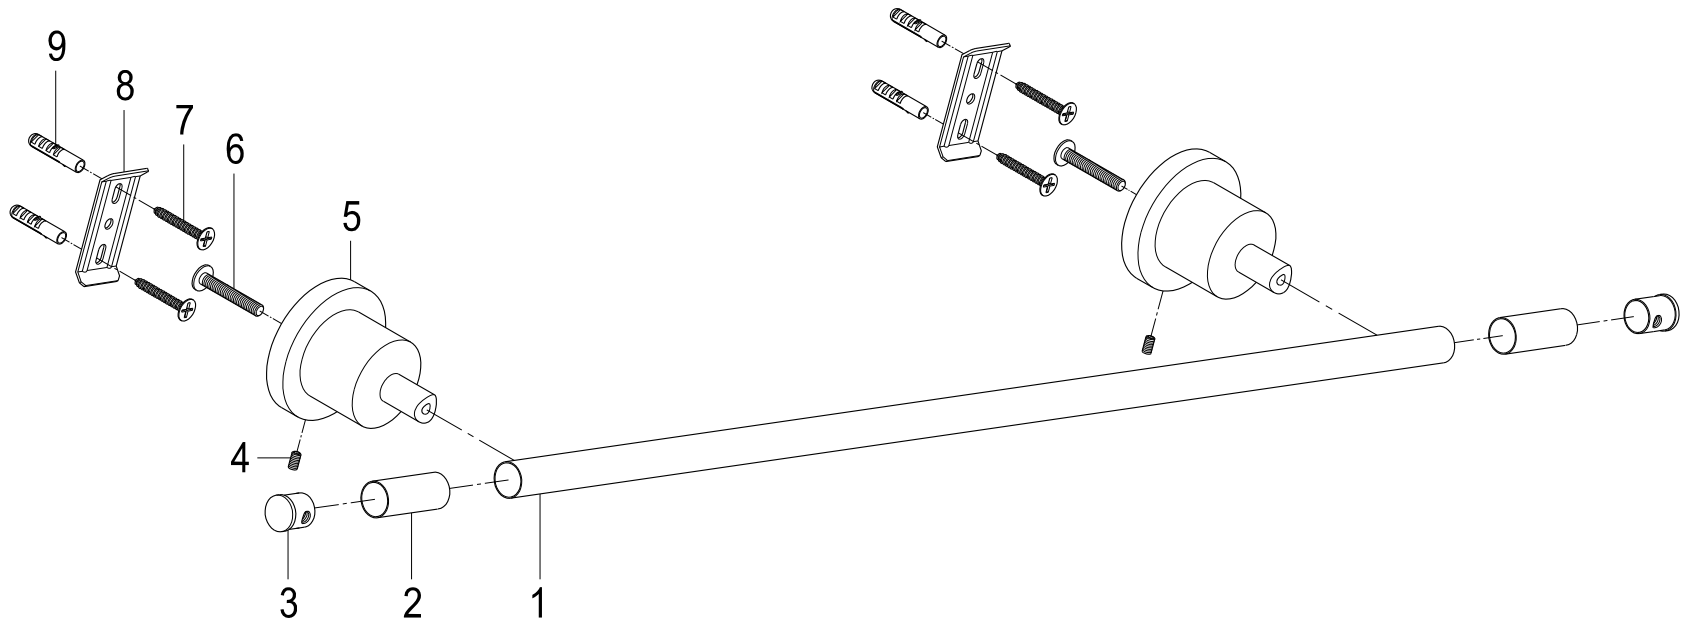

# BA8211C, SN, BKDKL

24" Towel Bar With 1-1/2" Rubber Sleeve

# BA8214C, SN, BKDKL

6" Towel Ring With 5/8" Rubber Sleeve

# BA8218C, SN, BKDKL

Toilet Paper Holder With 1-1/2" Rubber Sleeve